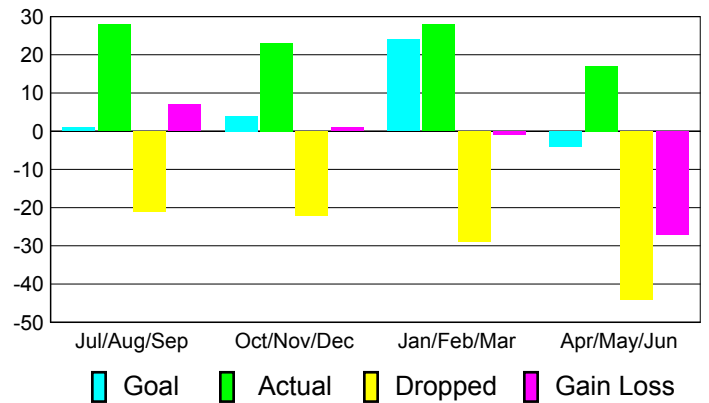

Membership Results 2010-2011

Goal, New, Dropped, Gain/Loss

Comparison of Membership Gain/Loss

Current Year Compared to the Previous Year