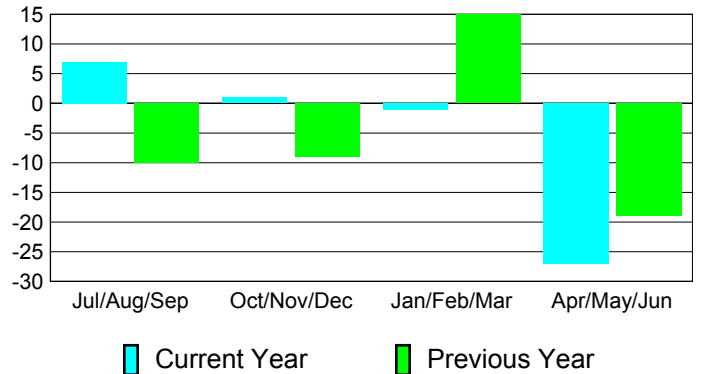

**Membership Results
2010-2011**

**Membership
2009-2010**

Month	Net Memb Goal	Actual New Memb	Actual Dropped Memb	Gain/Loss of Memb	Gain/Loss of Memb
Jul/Aug/Sep	1	28	-21	7	-10
Oct/Nov/Dec	4	23	-22	1	-9
Jan/Feb/Mar	24	28	-29	-1	15
Apr/May/Jun	-4	17	-44	-27	-19
Totals	25	96	-116	-20	-23

Membership Results 2010-2011

Goal, New, Dropped, Gain/Loss

Comparison of Membership Gain/Loss

Current Year Compared to the Previous Year

Gender Comparison 2010-2011

Jul/Aug/Sep

Oct/Nov/Dec

Jan/Feb/Mar